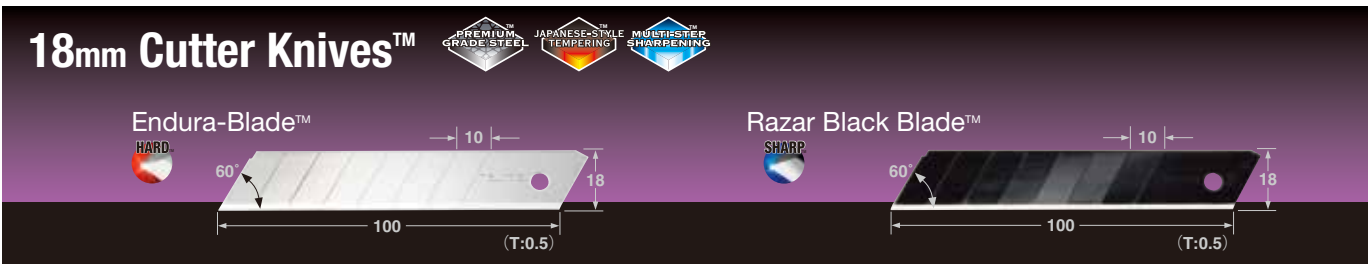

CB50C CB50RBC

Art.Nr.						EAN
CB50C/K1	18mm	10	Blade Dispenser	10 (100 Blades)	120 (1,200 Blades)	4975364 111951
CB50RBC/K1						4975364 111968