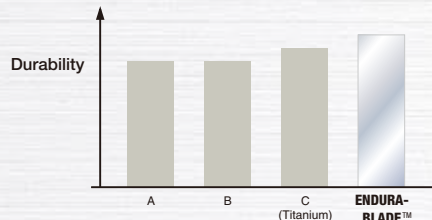

HARD™ ENDURA-BLADE™

For general purpose scoring and cutting, ideal for work with Drywall, Wood and other Thick Materials. An extremely sharp and strong blade that integrates premium steel, Japanese-style tempering and multi-step sharpening to produce a dependable, solid feel and long cutting performance.

● Cutting Edge Durability