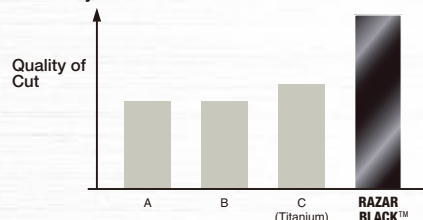

SHARP™ RAZAR BLACK BLADE™

For precise cutting and fine material slicing, ideal for work with Paper, Film and other Thin Materials. A razor-sharp acute angle blade that integrates premium steel, Japanese-style tempering and multi-step sharpening to produce an exceptionally smooth and fine quality of cut.

● Quality of Cut