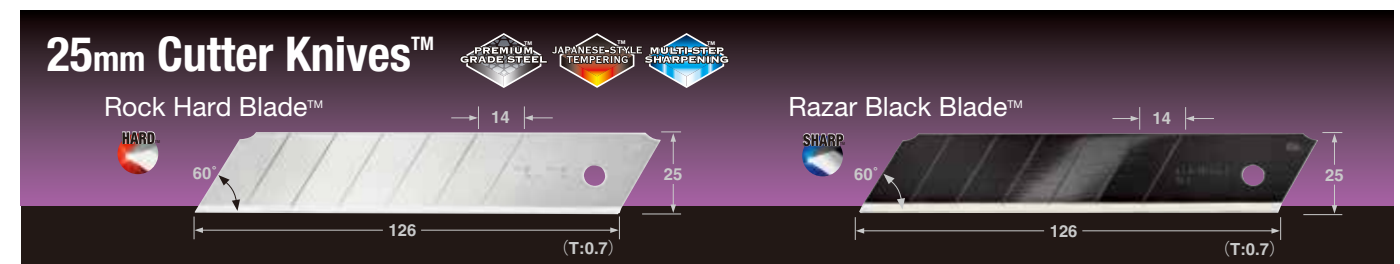

CB65C CB65RBC

Art.Nr.						EAN
CB65C/K1	25mm	10	Blade Dispenser	10 (100 Blades)	60 (600 Blades)	4975364 111975
CB65RBC/K1						4975364 111982